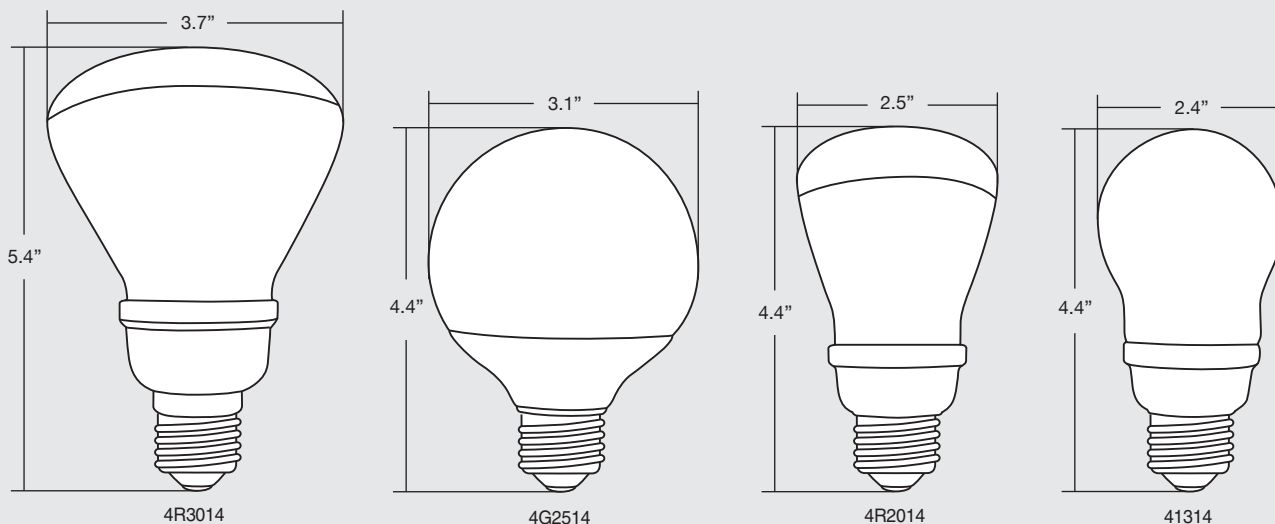

NEW! TCP InstaBright G2 covered CFLs

- 8,000 Hours average rated life, 120Volts

Item #	Description	Incandescent Wattage Comparison	Initial Lumens	M.O.L. (inches)	Diameter (inches)	Lamp Life (Hours)
4R2014	14 WATT R20 InstaBright G2	50	410	4.4	2.5	8000
4R3014	★ 14 WATT R30 InstaBright G2	65	650	5.4	3.7	8000
41314	14 WATT A19 InstaBright G2	75	750	4.4	2.4	8000
4G2514	★ 14 WATT G25 InstaBright G2	100	800	4.4	3.1	8000

★ ENERGY STAR®

Applications

- Accent and decorative lighting – such as chandeliers, ceiling fans, indoor/outdoor fixtures.
- Ideal for applications with hard to reach areas and small fixtures

Features and Benefits

- Fastest starting covered CFL reaches full brightness in seconds
- Fast run-up time and build-up time, lamps turns on instantly
- Patented technology using amalgam mercury
- RoHS Compliant

Specification

End of Life Protection	Yes
Ballast Type	Electronic
Input Line Voltage:	120VAC
Input Line Frequency	50/60HZ
Lamp Life (Rated)	8,000 hrs
Color Temperature	2700°K
Color Rendering Index	82
Minimum Starting Temp	-20°F
Maximum Operating Temp	160°F
UL/cUL Listed	Yes
Lamp Operating Frequency	45 KHZ
Lamp Current Crest Factor	<1.60
Maximum Open Circuit Voltage	600V
Power Factor	>.50
Total Harmonic Distortion	<150%

12 MONTH WARRANTY